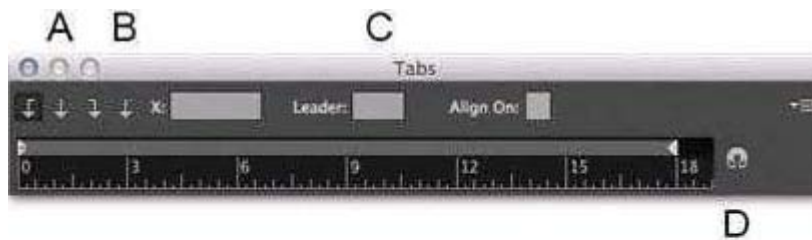

Answer: C

2. Click the Exhibit tab to see the exhibit.

Fugia nimolo 11/16
Platecu lparunt autae 1/4
Consequiae con corepta 1/16
Evelles magnien 13/16

You want to set up tabular content as shown.

Which option will let you align the fractions to the slash?